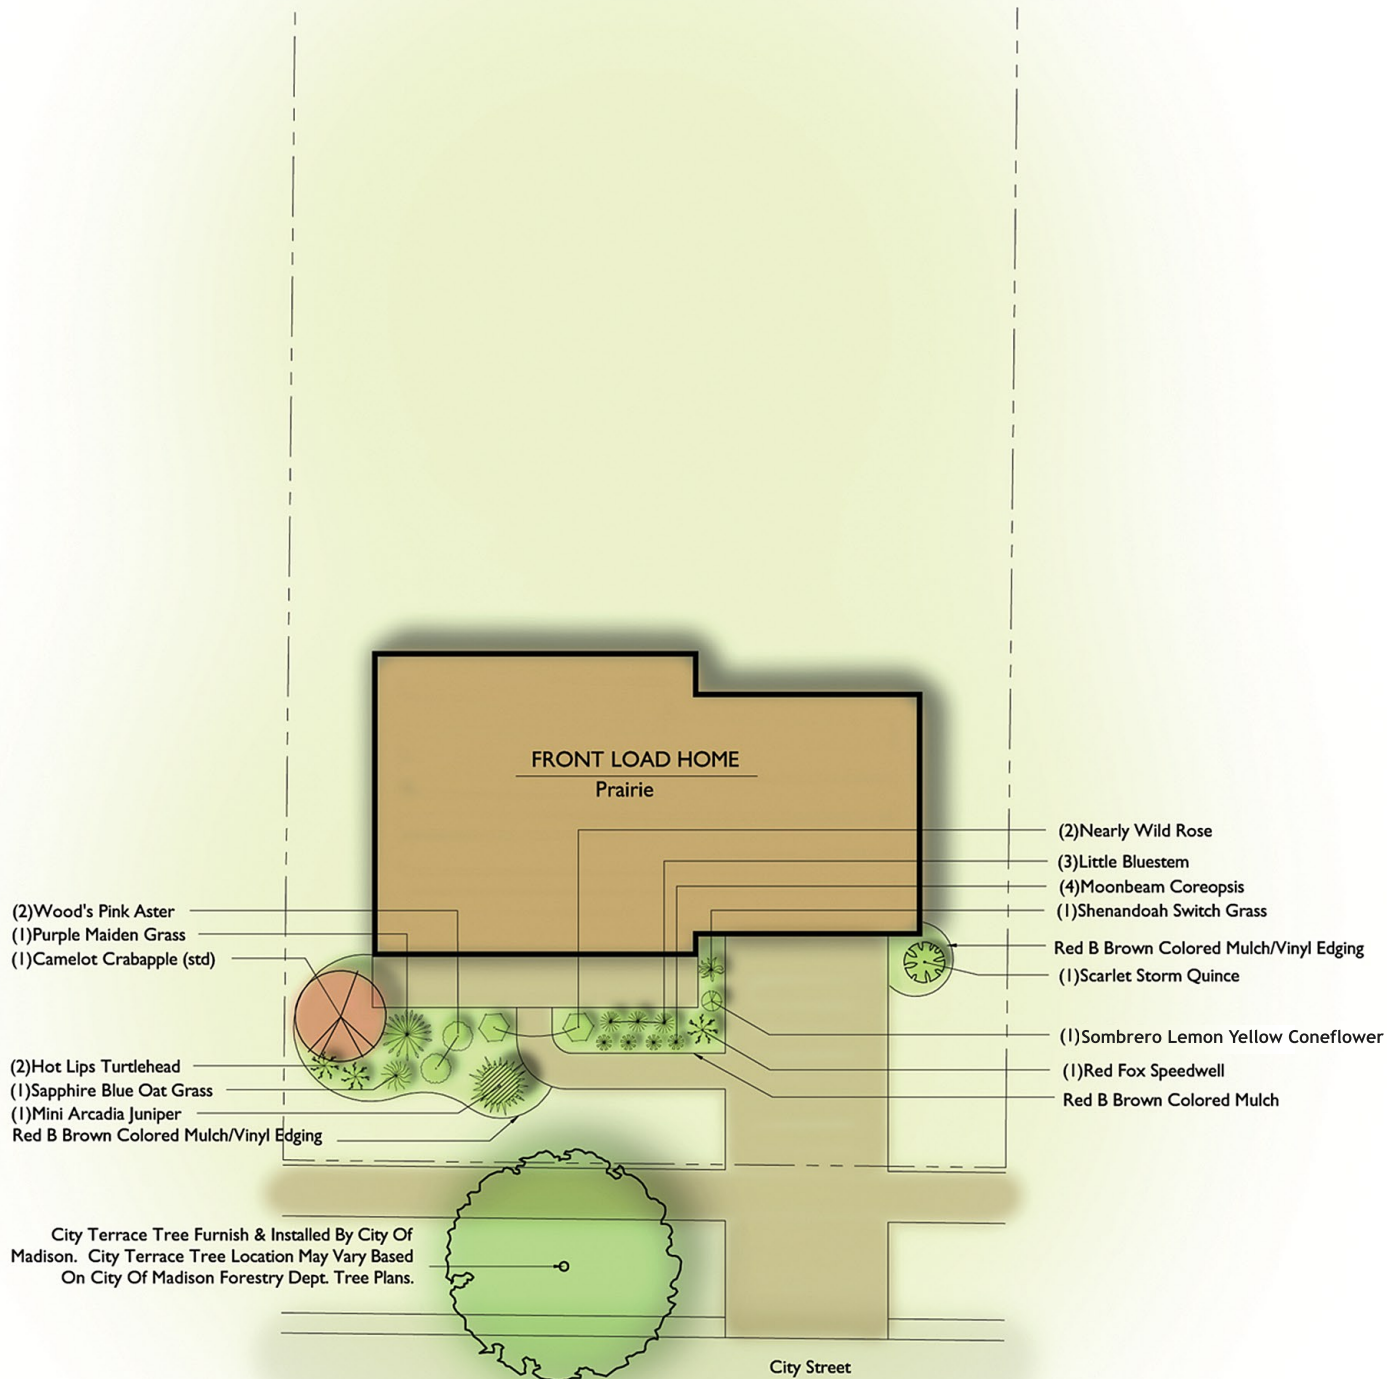

LANDSCAPE ARCHITECTS
LANDSCAPE CONTRACTORS

2830 PARMENTER STREET
P.O. BOX 620330
MIDDLETON, WI 53562-0330

TEL (608) 836-7041
FAX (608) 831-6266

VERIDIAN HOMES
FRONT LOAD HOME - STANDARD LANDSCAPE PACKAGE
PRAIRIE LANDSCAPE

TYPICAL PRAIRIE LANDSCAPE STYLE FOR FRONT LOAD HOMES

Plant Selections & Locations Are Subject To Change Based On Availability, Light Requirements & Actual Home & Site Selection

Checked By:
Drawn By:
NOV 2010
Revised: MARCH 2011
Revised: MARCH 2014 rs
Revised: JAN 2015 rs
Revised: FEB 2017 Jh
Revised: FEB 2018 Jh
Revised:

Job #

L1

Not To Scale